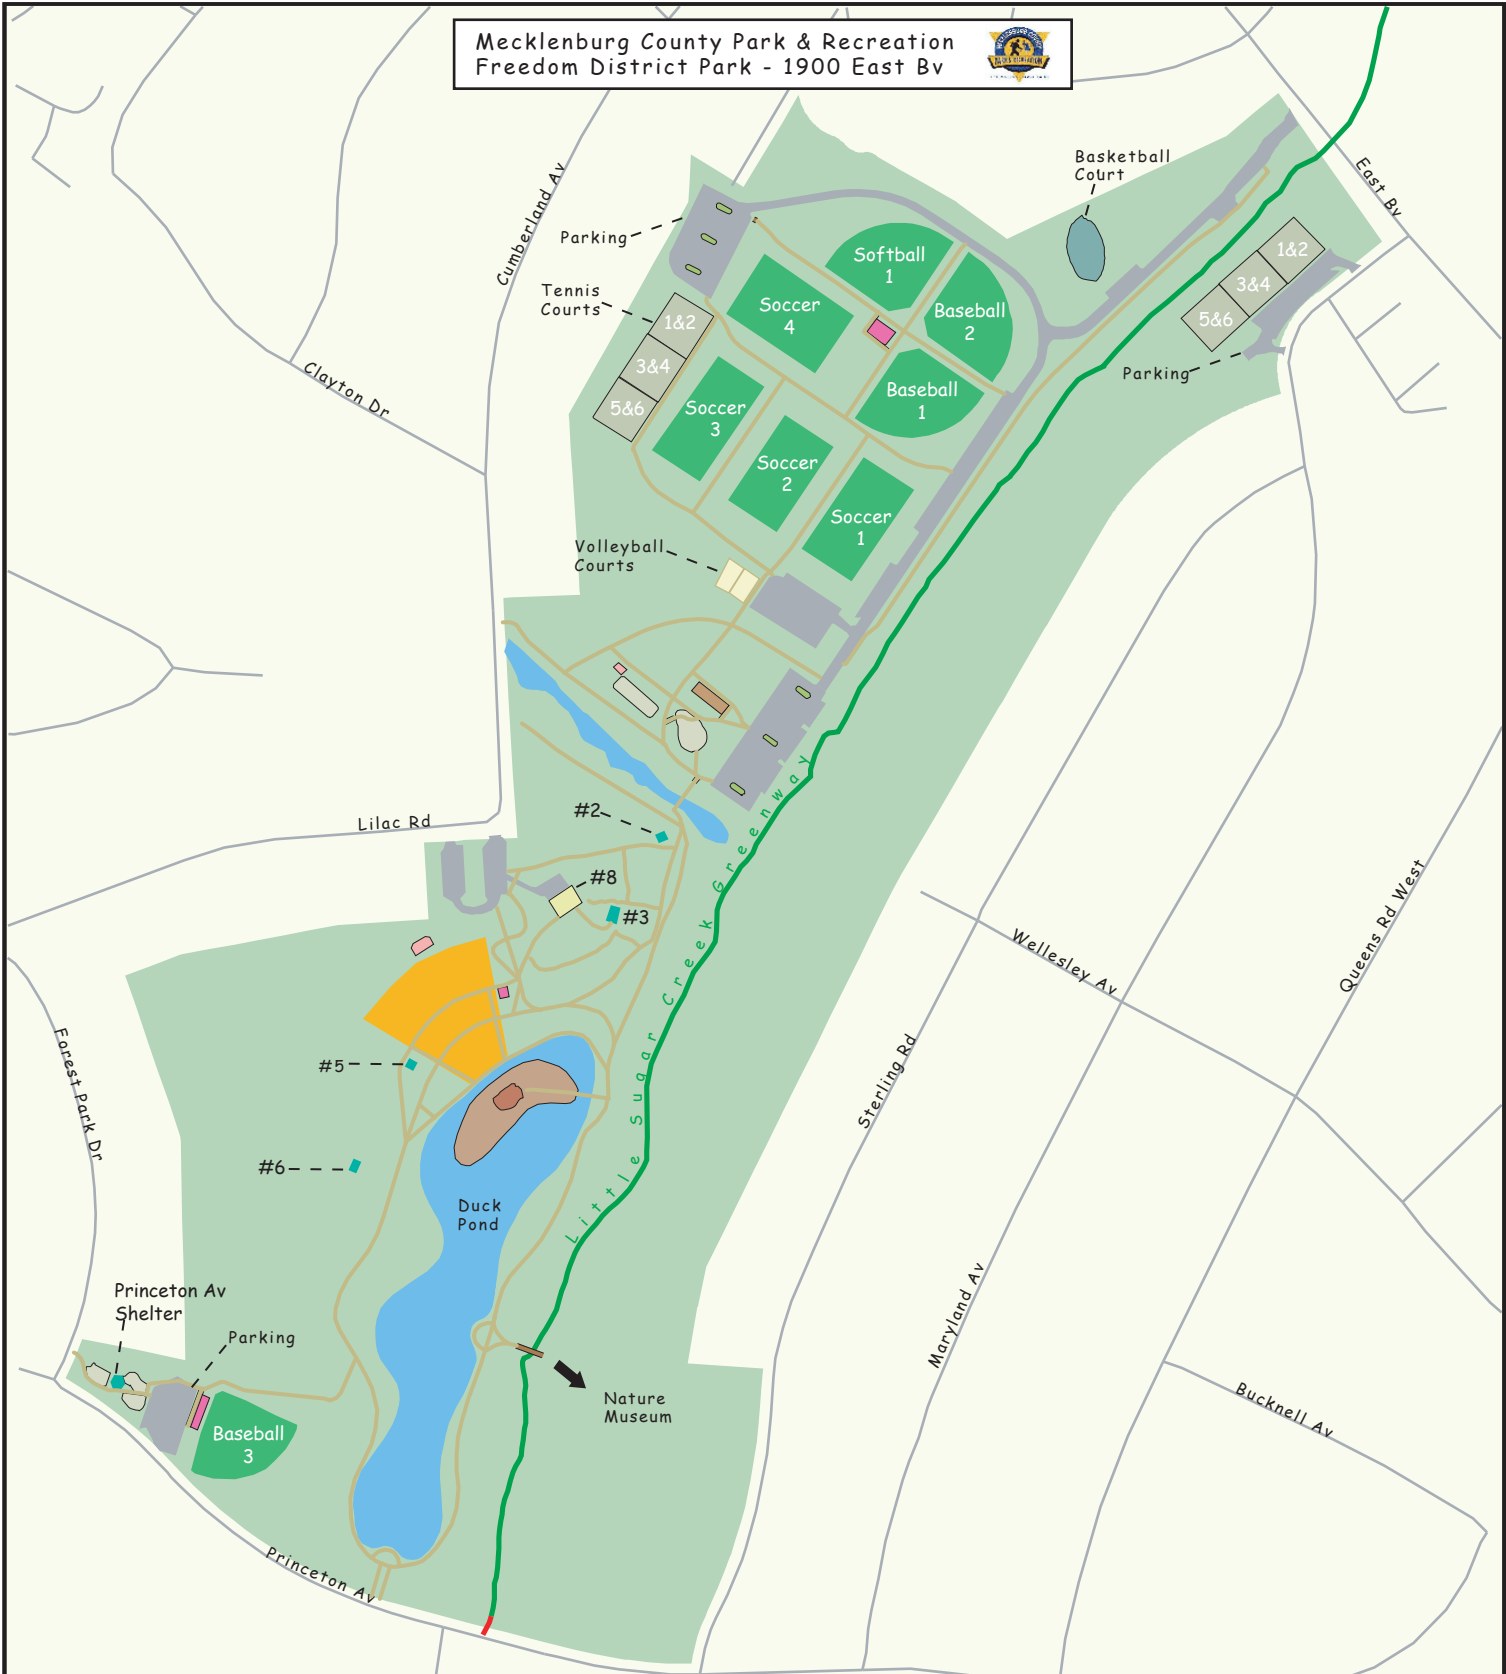

Mecklenburg County Park & Recreation  
Freedom District Park - 1900 East Bv

<b>Greenway</b>					
	Developed		Amphitheater		Park Property
	Proposed		Amphitheater Seating		Concession Areas w/ restroom
	Under Construction		Locomotive Engine		Outdoor Shelters
	Streets		Parking/Roads		Indoor Shelters
	Bridge		Restrooms		Playground Areas
	Walking Paths		Island		

0.07      0      0.07      0.14      0.21 Miles