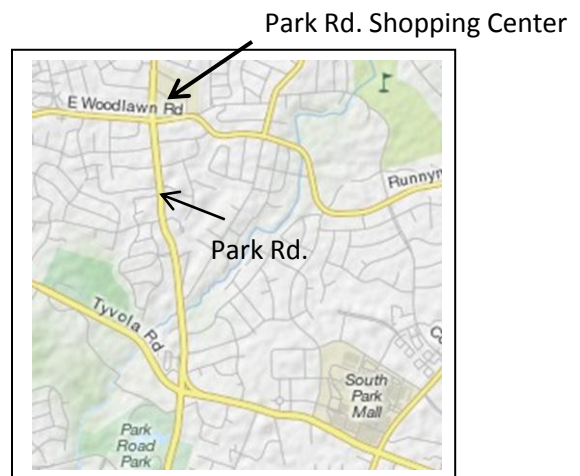

Fuel Pizza – Park Road Shopping Center

4267 Park Road
Charlotte, NC 28209
(704) 525-3220

www.FuelPizza.com

General Manager: Marc Zimmerman

Park Road location is very accessible from all the major highways. It is located on the corner of Woodlawn and Park Roads, near the heart of historic Dilworth, South End and Myers Park in Charlotte. Exit 6 on I-77 – go east.

Park Road Shopping Center:

A list of the Shopping Center stores can be found at:

<http://ParkRoadShoppingCenter.com/directory-alpha.htm>