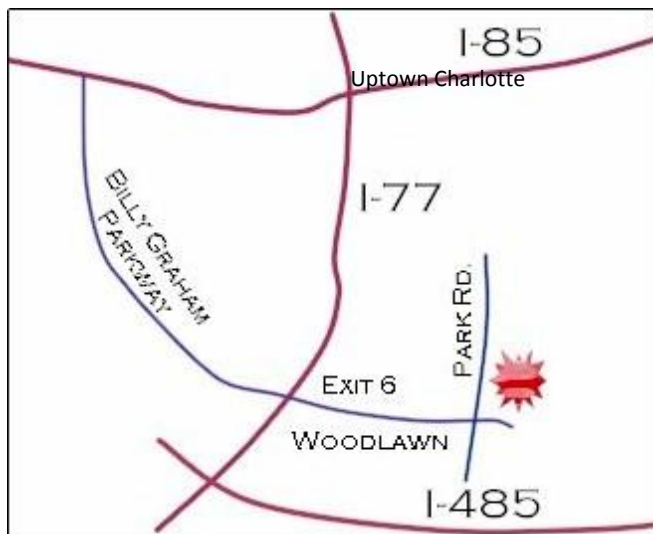

Fuel Pizza – Park Road Shopping Center

4267 Park Road
Charlotte, NC 28209
(704) 525-3220

www.FuelPizza.com

General Manager: Marc Zimmerman

Park Road location is very accessible from all the major highways. It is located on the corner of Woodlawn and Park Roads, near the heart of historic Dilworth, South End and Myers Park in Charlotte. Exit 6 on I-77 – go east.